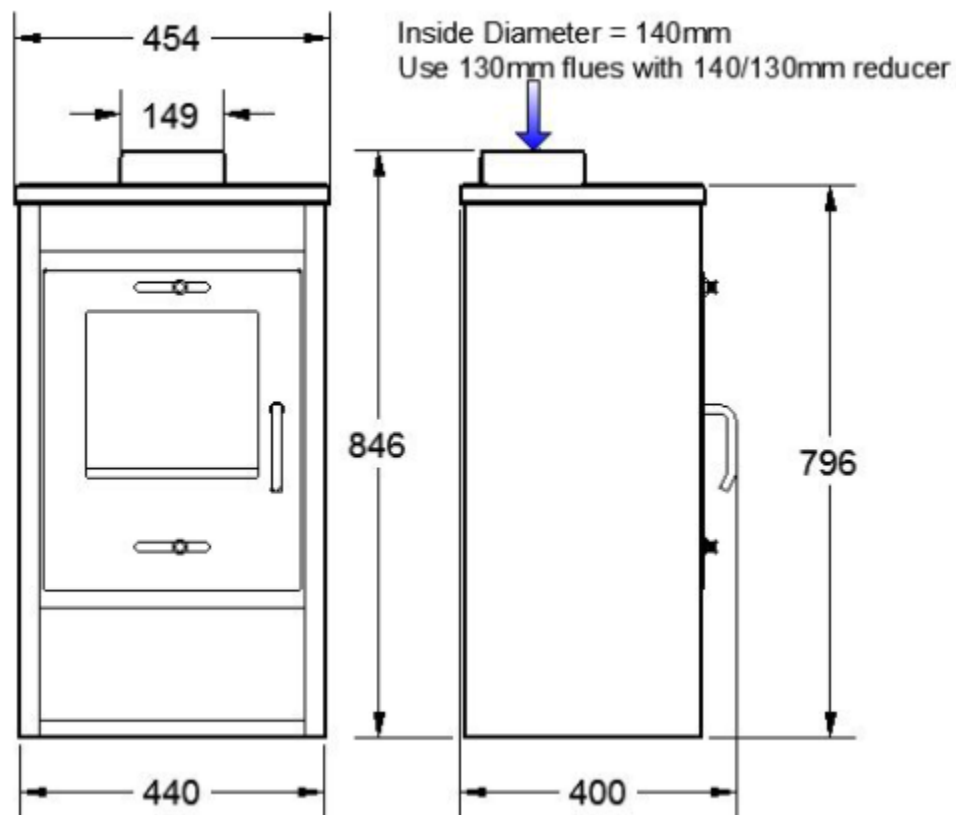

Deluxe LG

Free Standing Wood Stove

This mid - power fireplace is the most affordable unit you can purchase which includes all the functionality of the more expensive counterparts. It features a full door covering the ashtray and has dual combustion air controls. Deluxe LG is an improved version of the best-selling Deluxe L fireplace. All our fireplaces are imported from Europe and boast a strict CE certification, so you know you can rely on the quality of any unit you purchase from Hydrofire. Just to ensure you sleep well at night, our steel fireplaces come with a 2-year warranty too.

Install with either 130mm or 150mm flues with appropriate reducer.