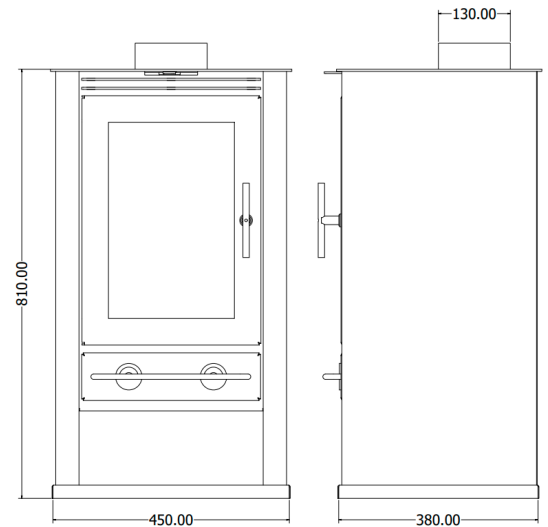

Gaudi

Introducing an ingeniously designed stove that redefines compact heating solutions. With its sleek profile and efficient design, this stove effortlessly fits into any room, making it a seamless addition to your living space. Don't be fooled by its small size – boasting an impressive 6-8kW output, it delivers powerful warmth perfect for a single room or a small open-plan area. Enjoy both style and functionality with this space-saving stove, the perfect choice for those seeking elegance without sacrificing performance.

	6-8 KW
	50-100m ³
	70kg
	450mm
	810mm
	380mm
	130mm
	82%

The Gaudi showcases a compact design, complete with an exterior ashpan and convenient wood storage. Offering controllable Primary and Secondary air intake, it optimizes secondary combustion, ensuring exceptional fuel efficiency. As air is heated at the top plate and directed through the secondary control slide, it efficiently traverses over the viewing glass, effectively preventing soot buildup and ensuring crystal-clear visibility. Experience both practicality and innovation with the Gaudi, where every detail is crafted to elevate your heating experience.