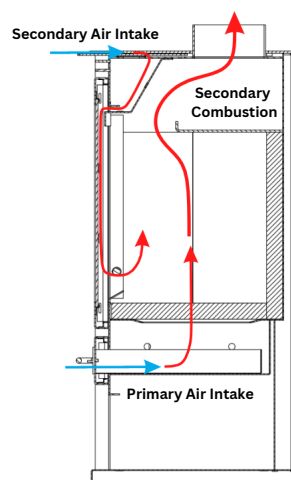

Gaudi

Introducing an ingeniously designed stove that redefines compact heating solutions. With its sleek profile and efficient design, this stove effortlessly fits into any room, making it a seamless addition to your living space. Don't be fooled by its small size – boasting an impressive 6-8kW output, it delivers powerful warmth perfect for a single room or a small open-plan area. Enjoy both style and functionality with this space-saving stove, the perfect choice for those seeking elegance without sacrificing performance.

	6-8 KW
	50-100m ³
	70kg
	450mm
	810mm
	380mm
	130mm
	82%

The Gaudi showcases a compact design, complete with an exterior ashpan and convenient wood storage. Offering controllable Primary and Secondary air intake, it optimizes secondary combustion, ensuring exceptional fuel efficiency. As air is heated at the top plate and directed through the secondary control slide, it efficiently traverses over the viewing glass, effectively preventing soot buildup and ensuring crystal-clear visibility. Experience both practicality and innovation with the Gaudi, where every detail is crafted to elevate your heating experience.