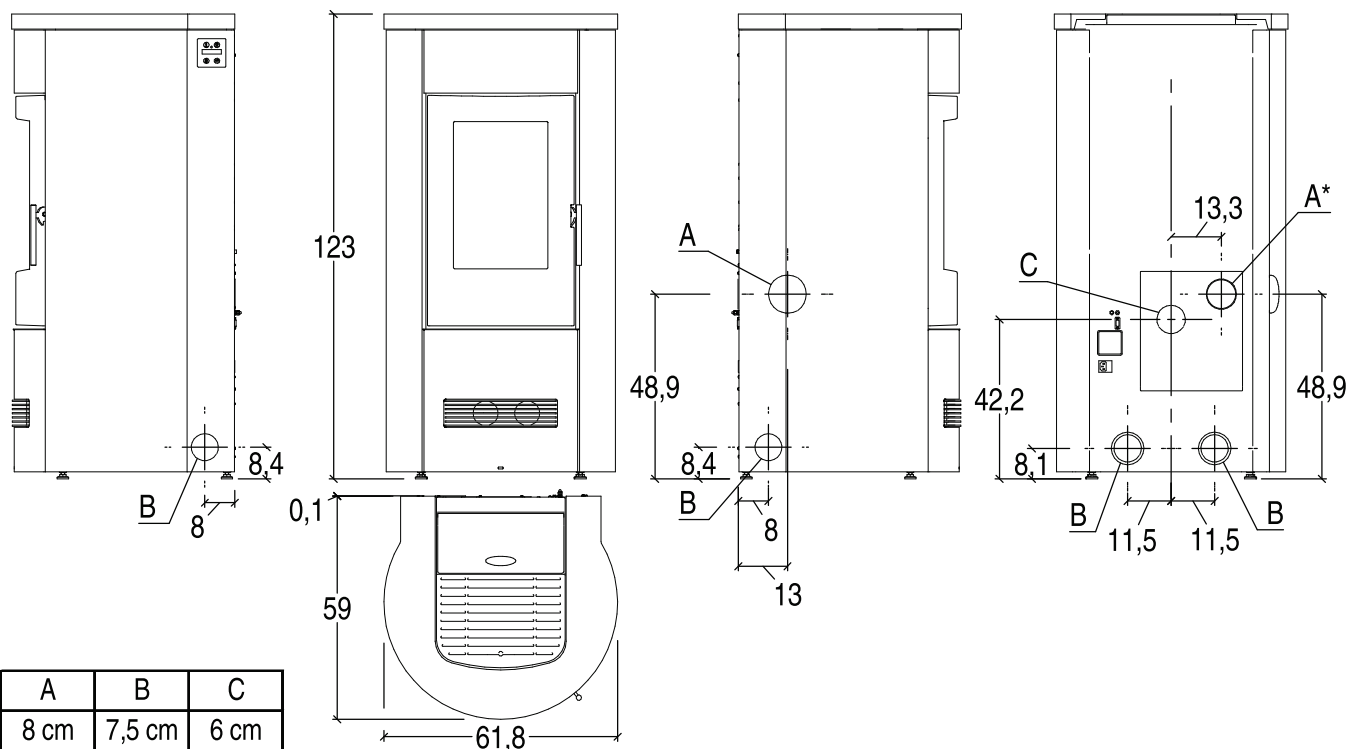

*Unit of measure and model dimensions may vary. E&OE.