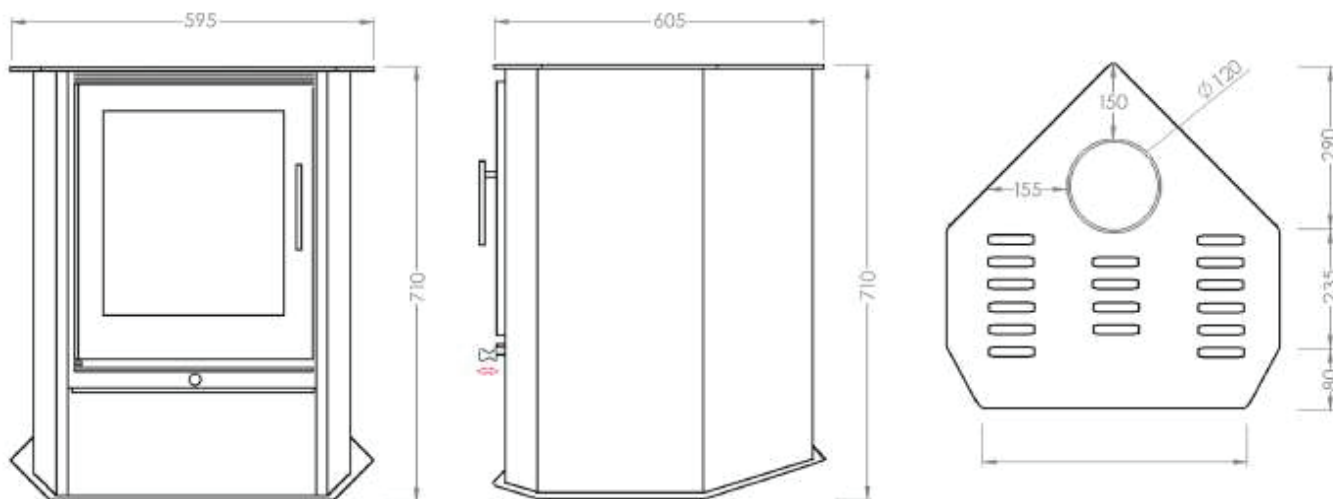

*Unit of measure and model dimensions may vary. E&OE.